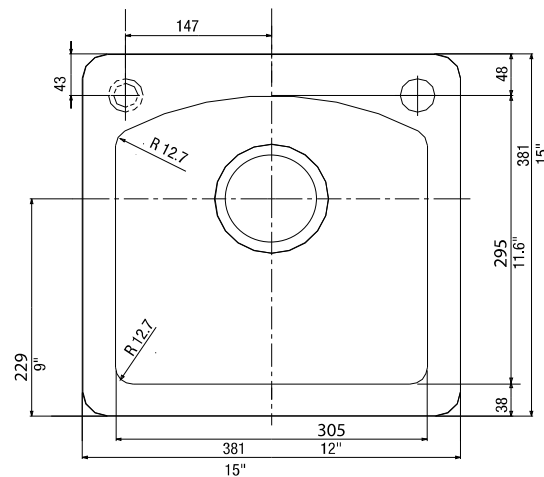

JOB INFORMATION

Job Name: _____

Contact: _____

Date Specified: _____

Specifier: _____

Contractor: _____

NOMINAL DIMENSIONS

Model 440205 shown

OVERALL	CUT OUT SIZE	BOWL DEPTHS	DRAIN
15" x 15"	14-1/4" x 14-1/4"	8"	3-1/2"

DXF cutout templates available on our website.

BLANCO AMERICA

800.451.5782
 www.blancoamerica.com

© 2013 BLANCO AMERICA

6/13

SPEC-003